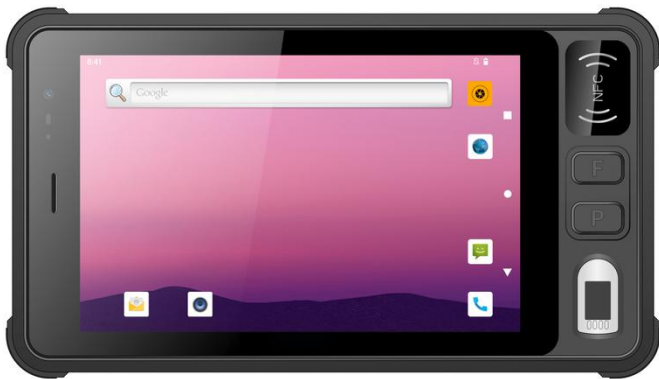

# TPC-GS0881F

8" MTK MT6771 2.0GHz  
Rugged Tablet

## Features:

- 8" WXGA(1280 x 800)500/1000 nits TFT LCD
- MTK MT6771 2.0GHz
- WiFi 802.11a/b/g/n/ac, Bluetooth v2.1+EDR/v3.0+HS/v4.1 LE, LTE
- 5MP Front and 13MP Rear Camera
- NFC, Optional 2D Barcode Scanner /Fingerprint Recognition
- Support 3 GNSS, GPS+BD+GLonass
- 9800mAh large-capacity battery can meet long-time working requirements
- IP67 Compliant, Drop 1.2m
- Android 10

### System Hardware

CPU	MTK MT6771 Octa-core 2.0GHz	Earpiece	Waterproof earpiece
Memory	4GB	Button	Power button, Volume +/-, Customize function key: P
Storage	64GB		Barcode scanner shortcut key: F
Camera	5MP front camera with fixed focus 13MP rear camera with auto focus and LED light	LED Indicator	Charging indicator
Speaker	Single speaker, 1.2W/8Ω	Sensor	G-sensor, Gyroscope, E-compass, Distance sensor, Motor, Light sensor
MIC	Waterproof MIC		